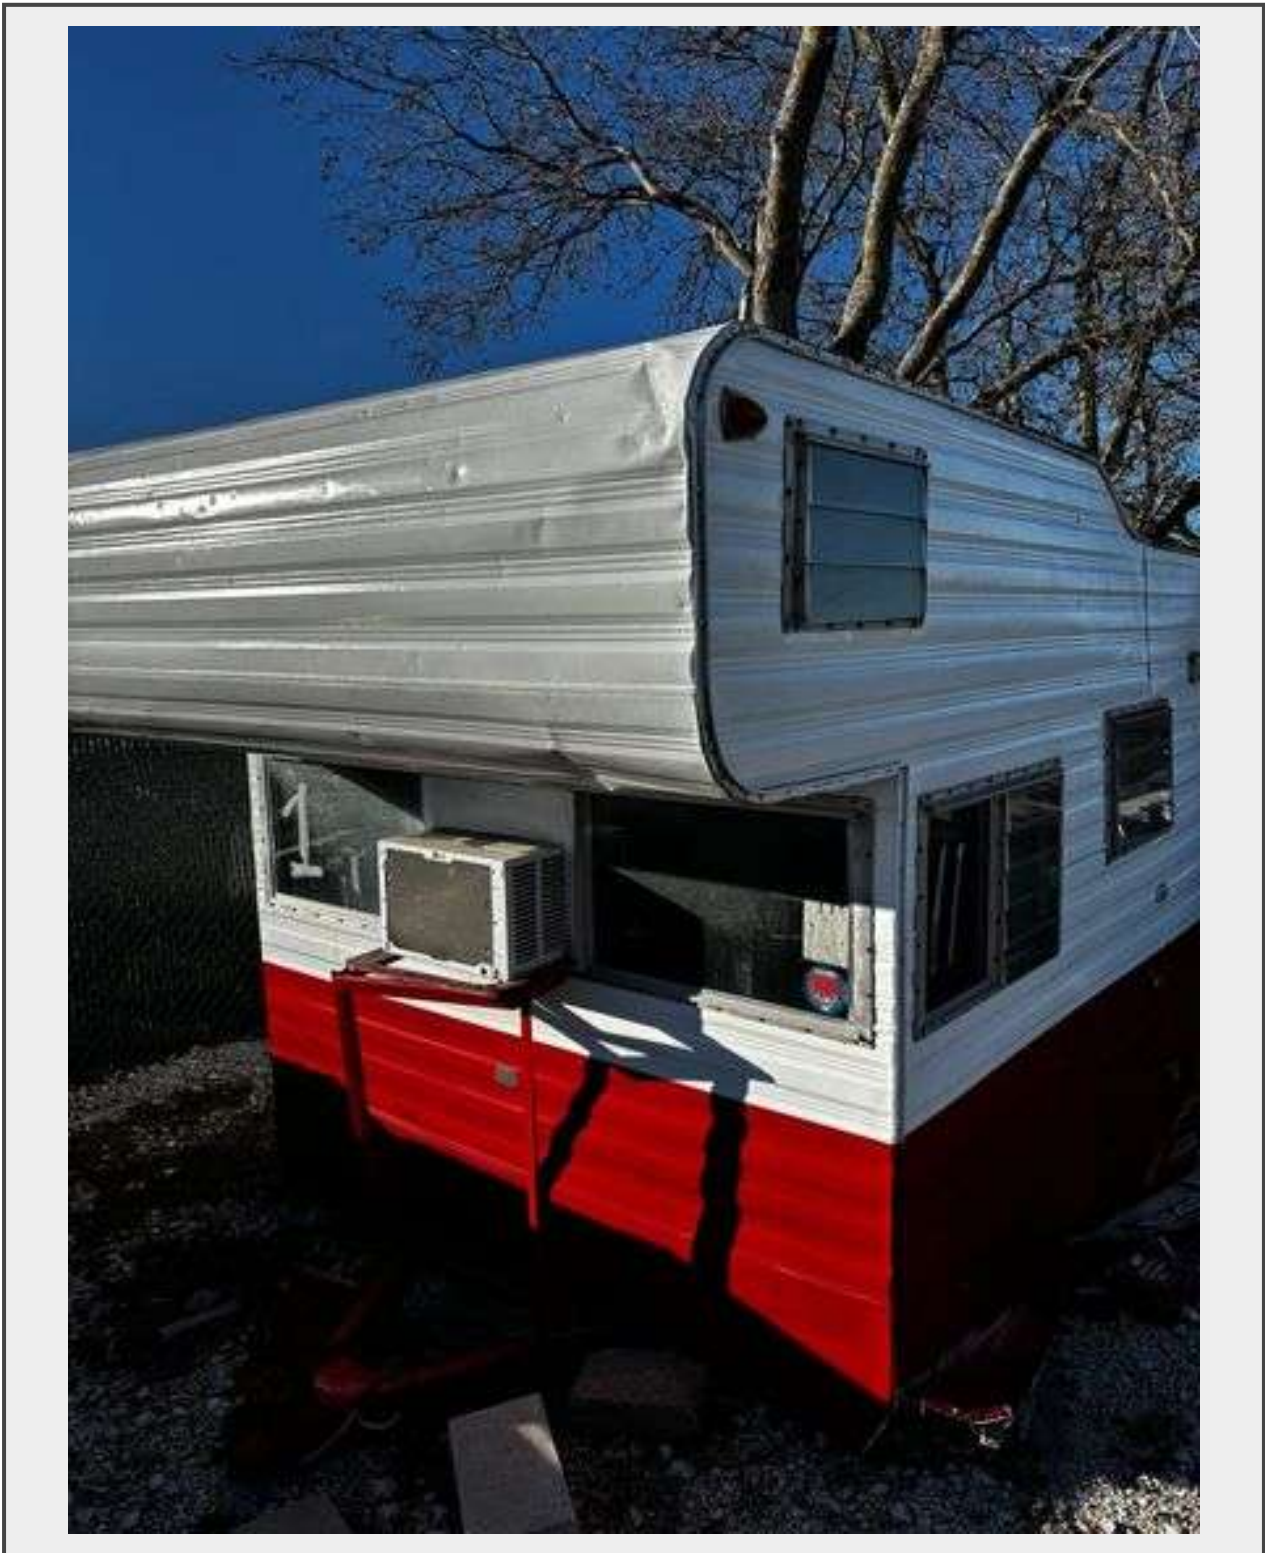

**Sale Name:** Valley View PD - Valley View - Online Auction

**LOT 1 - - UNKNOWN CAMPER**

**Year** 0

**Make** UNKNOWN

**Model** CAMPER

**Color** WHITE

**Key** NO

**Runs** UNKNOWN

**Drives** UNKNOWN

**Description**

**Year:** 0, **Make:** UNKNOWN, **Model:** CAMPER

**Key:** NO, **Runs:** UNKNOWN, **Drives** UNKNOWN, **Color:** WHITE

**Quantity:** 1

<https://www.peakautoauctionstx.com/>